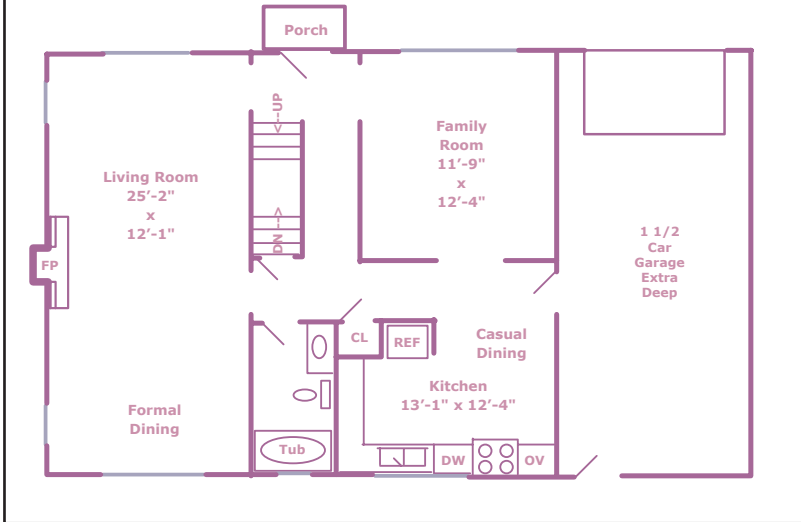

1178 Shady Hill Drive Data Sheet

Asking Price: inquire of agent-->

Square Feet: 1,728

Bedrooms: 4

Baths: 2

Taxes: \$2,105.22/year

Schools: Columbus Schools

Locale: Columbus

- ◆ Convenient to: Route 315/OSU/
Downtown/Battelle/Riverside Hospital
- ◆ Divided full basement with utility room
and workshop
- ◆ Lovely brick floor-to-ceiling fireplace
- ◆ Gas heat
- ◆ Wonderful family home with
convenient floorplan
- ◆ Full, dry basement
- ◆ Plaster walls throughout

Ground Level

Second Level

Basement