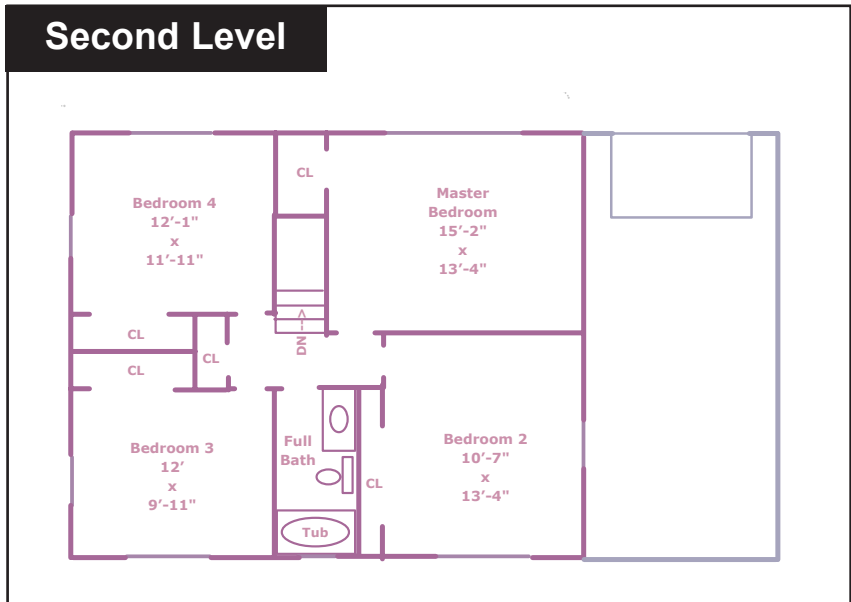

- ◆ Convenient to: Route 315/OSU/
Downtown/Battelle/Riverside Hospital
- ◆ Divided full basement with utility room
and workshop
- ◆ Lovely brick floor-to-ceiling fireplace
- ◆ Gas heat
- ◆ Wonderful family home with
convenient floorplan
- ◆ Full, dry basement
- ◆ Plaster walls throughout

Ground Level

Second Level

Basement