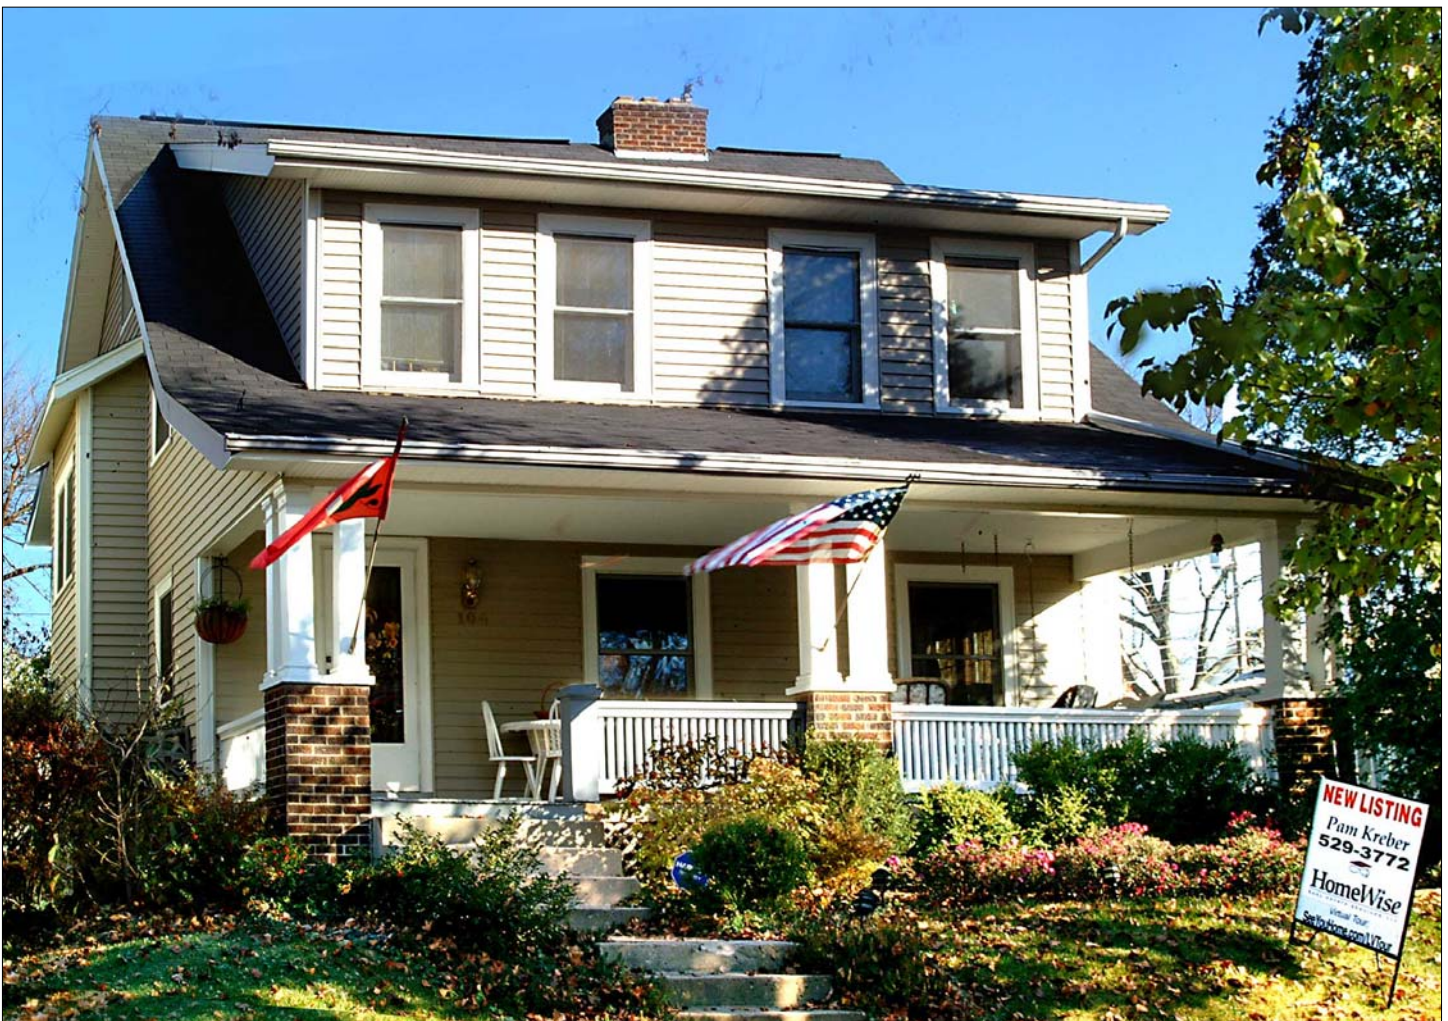

HomeWise Real Estate Services, LLC

104 E. Longview Ave. PDF Data Sheet

Asking Price: $279,000

Square Feet: 2,283

Bedrooms: 3 or 4

Baths: 1.5

Taxes: $2,374/year

Schools: Columbus Schools

Locale: Clintonville

Contact Agent: Pamela Kreber

Phone: 614.589.2060

Virtual Tour: SeeYouHome.com/LVTour/

Fax: 614.340.4687

Email: homes@PamKreber.com

Catholic Parish: Immaculate Conception

- Wonderful location in the heart of Clintonville
- Large rooms, rich and warm decor
- Roomy front porch with babbling fountain

- Private back deck and nicely landscaped yard with fence enclosure
- Four large bedrooms and a large family bathroom