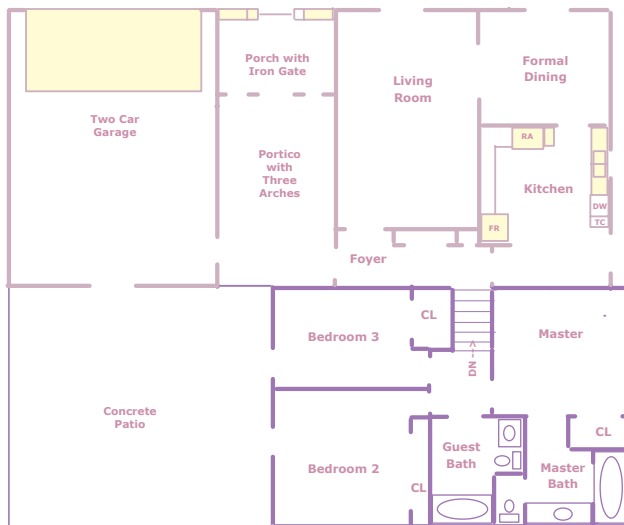

- ◆ Security System
- ◆ 22' Square Patio Off Family Room
- ◆ Paver Front Walk
- ◆ Central Vacuum
- ◆ Living Room & Dining Room Have Trayed Ceilings & Crown Moldings
- ◆ Central Air Conditioning
- ◆ Neutral Décor Throughout
- ◆ Brick & Stucco Exterior
- ◆ Security System
- ◆ Two Car Attached Garage
- ◆ Arched Doorways
- ◆ Courtyard Entrance
- ◆ Extensive Landscaping
- ◆ Sparkling Clean & Meticulously Maintained

Ground Level

Main Level 2nd Level Lower Level Basement

Second Level

Main Level 2nd Level Lower Level Basement

Lower Level

Main Level 2nd Level Lower Level Basement

Basement

Main Level 2nd Level Lower Level Basement