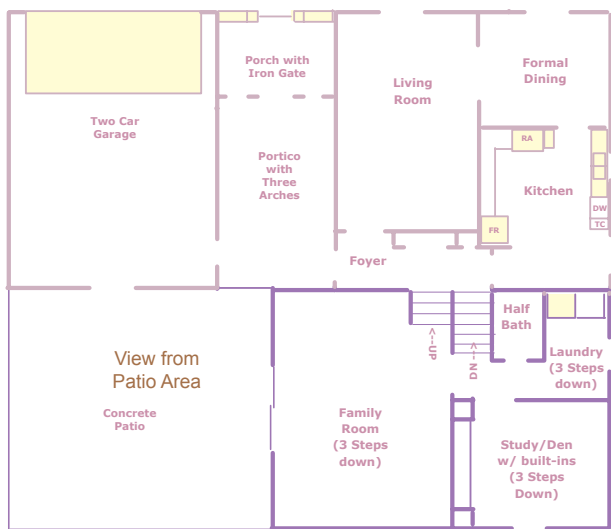

- ◆ Security System
- ◆ 22' Square Patio Off Family Room
- ◆ Paver Front Walk
- ◆ Central Vacuum
- ◆ Living Room & Dining Room Have Trayed Ceilings & Crown Moldings
- ◆ Central Air Conditioning
- ◆ Neutral Décor Throughout
- ◆ Brick & Stucco Exterior
- ◆ Security System
- ◆ Two Car Attached Garage
- ◆ Arched Doorways
- ◆ Courtyard Entrance
- ◆ Extensive Landscaping
- ◆ Sparkling Clean & Meticulously Maintained

Ground Level

Main Level 2nd Level Lower Level Basement

Second Level

Main Level 2nd Level Lower Level Basement

Lower Level

Main Level 2nd Level Lower Level Basement

Basement

Main Level 2nd Level Lower Level Basement