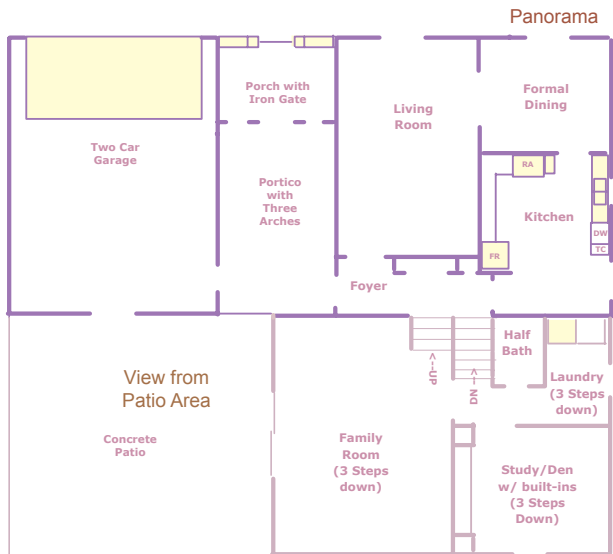

- ◆ Security System
- ◆ 22' Square Patio Off Family Room
- ◆ Paver Front Walk
- ◆ Central Vacuum
- ◆ Living Room & Dining Room Have Trayed Ceilings & Crown Moldings
- ◆ Central Air Conditioning
- ◆ Neutral Décor Throughout
- ◆ Brick & Stucco Exterior
- ◆ Security System
- ◆ Two Car Attached Garage
- ◆ Arched Doorways
- ◆ Courtyard Entrance
- ◆ Extensive Landscaping
- ◆ Sparkling Clean & Meticulously Maintained

Ground Level

Main Level 2nd Level Lower Level Basement

Second Level

Main Level 2nd Level Lower Level Basement

Lower Level

Main Level 2nd Level Lower Level Basement

Basement

Main Level 2nd Level Lower Level Basement