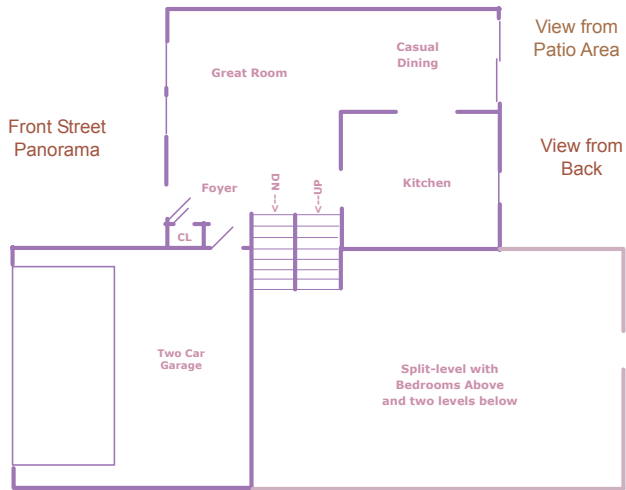

Contact Agent: Sharon Y. Jebavy

Phone: 614.432.7325

virtual tour: questbeam.com/SDTour

Fax: 614.559.6711

email: shalamont@wideopenwest.com

- ◆ Vinyl Exterior
- ◆ Great Room w/Formal Dining Area
- ◆ Eat-In Kitchen
- ◆ Dishwasher, Gas Range, Microwave & Refrigerator
- ◆ Family Room w/Gas Fireplace
- ◆ Open floorplan on main level
- ◆ Cathedral ceiling in greatroom
- ◆ Security System

- ◆ Laundry on First Level Down
- ◆ Family room on First Level Down
- ◆ Two Car Attached Garage
- ◆ Twelve Course Basement
- ◆ Rec Room in 4th Level Down - (Pool Table Remains)
- ◆ Huge Fenced Back Yard
- ◆ Professional Landscaping
- ◆ Gas Heat & Central Air

Ground Level

Second Level

Lower Level

Basement Level