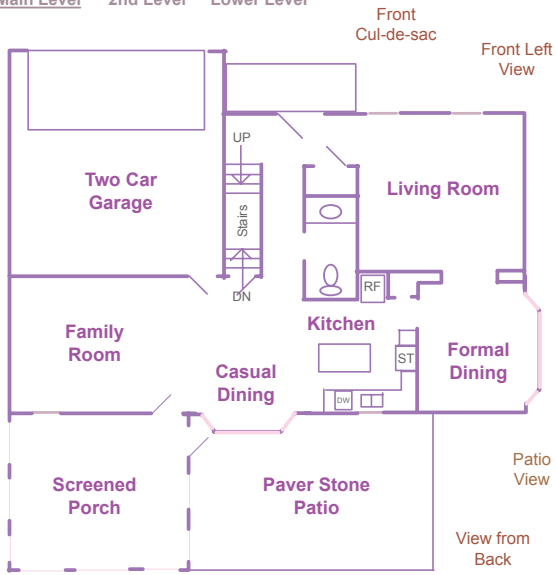

**Catholic Parish:**

- ◆ cul-de-sac
- ◆ hardwood floors: kitchen, family & master suite
- ◆ new cultured marble bathroom sinks and faucets
- ◆ gas logs
- ◆ refinished porch floor
- ◆ two bay windows
- ◆ tray ceiling in dining room
- ◆ marble window sills
- ◆ carpeted finished basement room
- ◆ large lot, fenced in backyard

- ◆ play house and sand box
- ◆ kitchen island counter
- ◆ neutral color scheme
- ◆ large trees in backyard
- ◆ professional landscape
- ◆ front porch
- ◆ wonderful and large screened porch
- ◆ paverstone back patio
- ◆ new sump pump
- ◆ new garage door opener
- ◆ woden blinds

# Ground Level

Main Level 2nd Level Lower Level